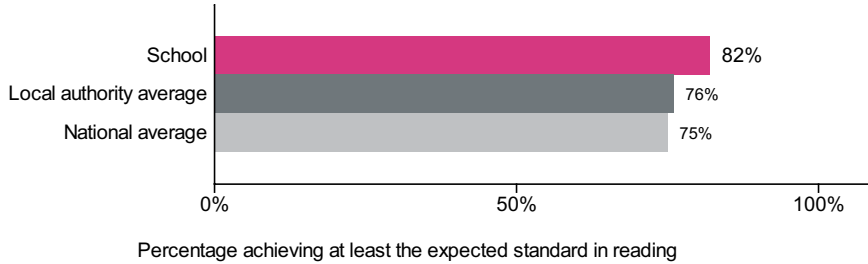

Ryhope Infant School Academy (URN: 140928)

This is a new academy which opened on 1 September 2014.

Go to [Ryhope Infant School](#) for the previous record.

Key stage 1

This is provisional data for 2017/18.

Percentage achieving at least the expected standard in reading

Number of pupils = 55

Percentage achieving greater depth in reading

Number of pupils = 55

Percentage achieving at least the expected standard in writing